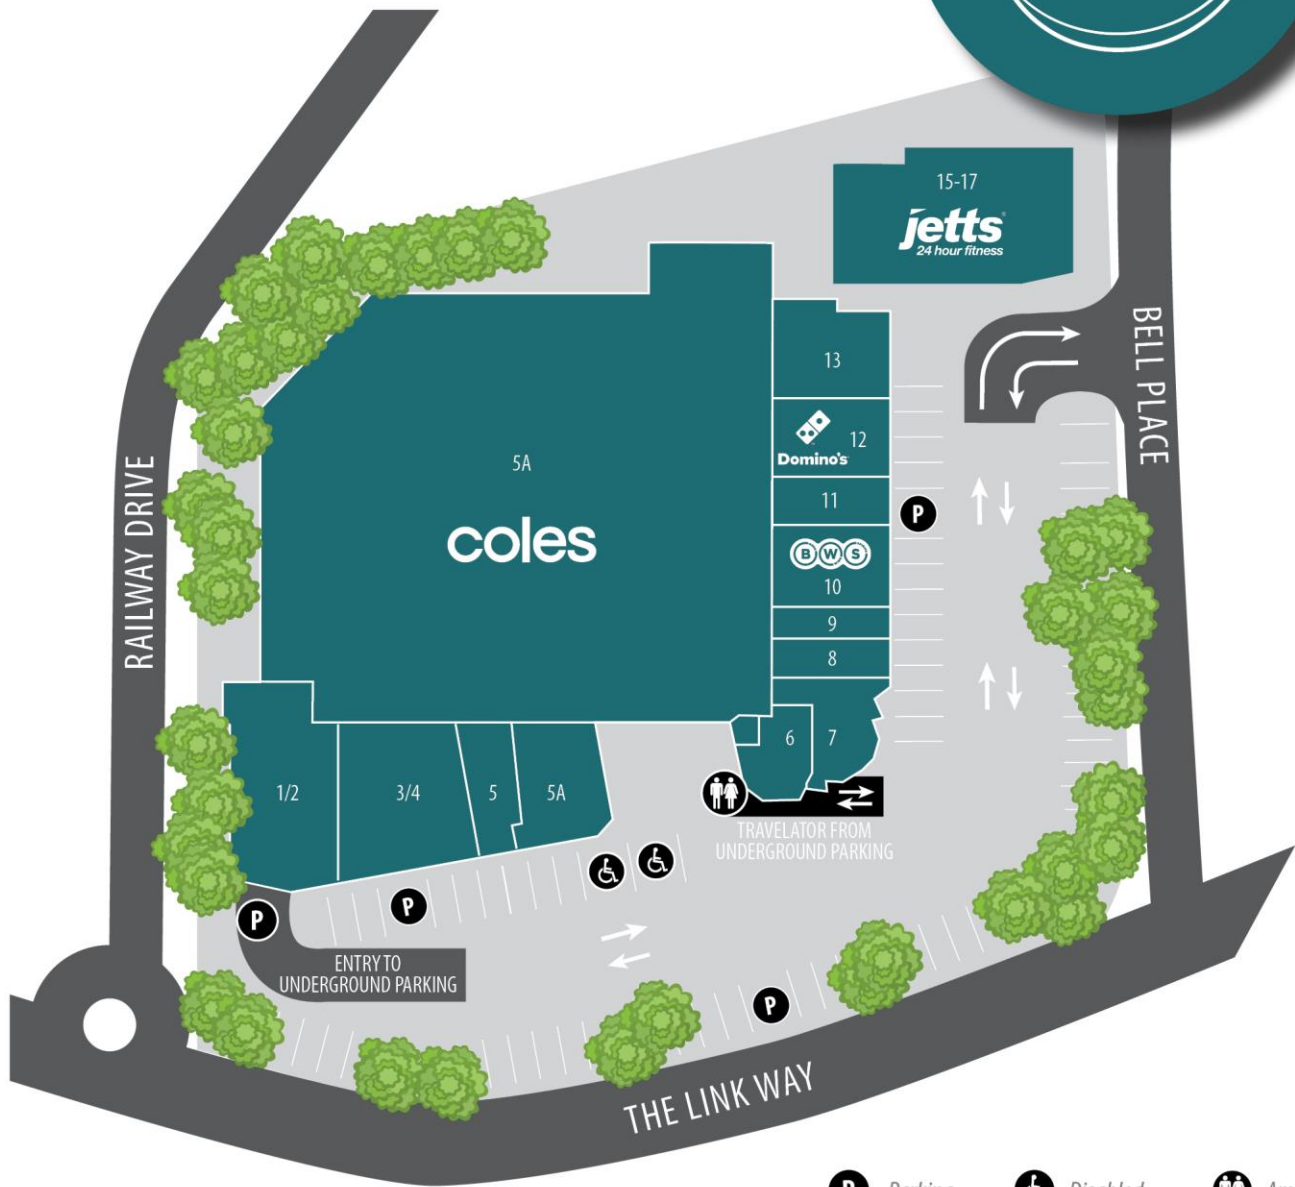

# CENTRE DIRECTORY

**P** Parking      **♿** Disabled Parking      **♿♿** Amenities (Lower level)

1/2	<b>AVAILABLE – FOR LEASE</b>				
3/4	MUDGEERABA FAMILY MEDICAL CENTRE	07 5522 8166			
5	SULLIVAN NICOLAIDES PATHOLOGY	07 5559 1092			
5A	PHARMASAVE MEDICINES PLUS PHARMACY	07 5569 0711			
6	MUDGEERABA SEAFOODS	COMING SOON			
7	SHACK AND CO	07 5525 2709			
8	KINGZ CUTZ BARBER & CO	07 5593 9164			
9	RICE 2 GO	0437 440 046			
10	BWS		07 5559 2333		
11	MEXICAN DELIGHTS		COMING SOON		
12	DOMINO'S		07 5586 3020		
13-14	HUFF HAIR		07 5525 2966		
15-17	JETTS FITNESS		07 5569 2288		
18	COLES SUPERMARKET		07 5522 9177		

FREE WIFI | FREE PARKING | OPEN 7 DAYS  
BELLCENTRAL.COM.AU

**CLARENCE  
PROPERTY**