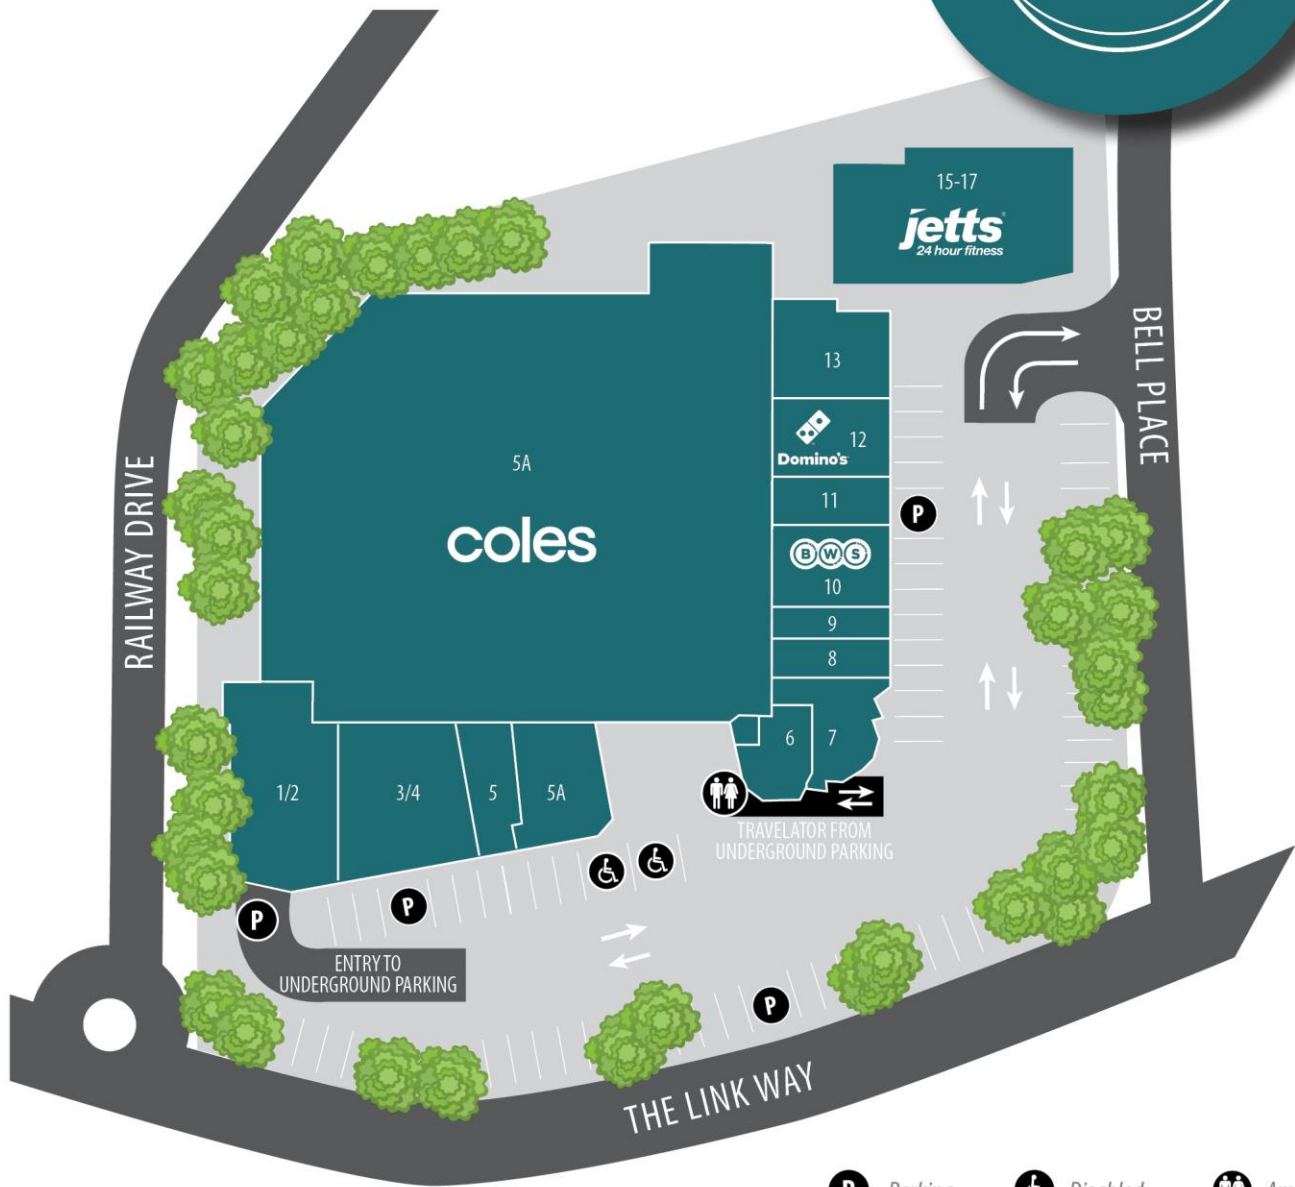

CENTRE DIRECTORY

- Parking
- Disabled Parking
- Amenities (Lower level)

1/2	ROS BATES MP	COMING SOON			
3/4	MUDGEERABA FAMILY MEDICAL CENTRE	07 5522 8166			
5	SULLIVAN NICOLAIDES PATHOLOGY	07 5559 1092			
5A	PHARMASAVE MEDICINES PLUS PHARMACY	07 5569 0711			
6	MUDGEERABA SEAFOODS	07 5525 1166			
7	SHACK AND CO	07 5525 2709			
8	KINGZ CUTZ BARBER & CO	07 5593 9164			
9	RICE 2 GO	0437 440 046			
			10	BWS	07 5559 2333
			11	MEXICAN DELIGHTS	07 5530 3678
			12	DOMINO'S	07 5586 3020
			13-14	HUFF HAIR	07 5525 2966
			15-17	JETTS FITNESS	07 5569 2288
			18	COLES SUPERMARKET	07 5522 9177

FREE WIFI | FREE PARKING | OPEN 7 DAYS
BELLCENTRAL.COM.AU

**CLARENCE
 PROPERTY**