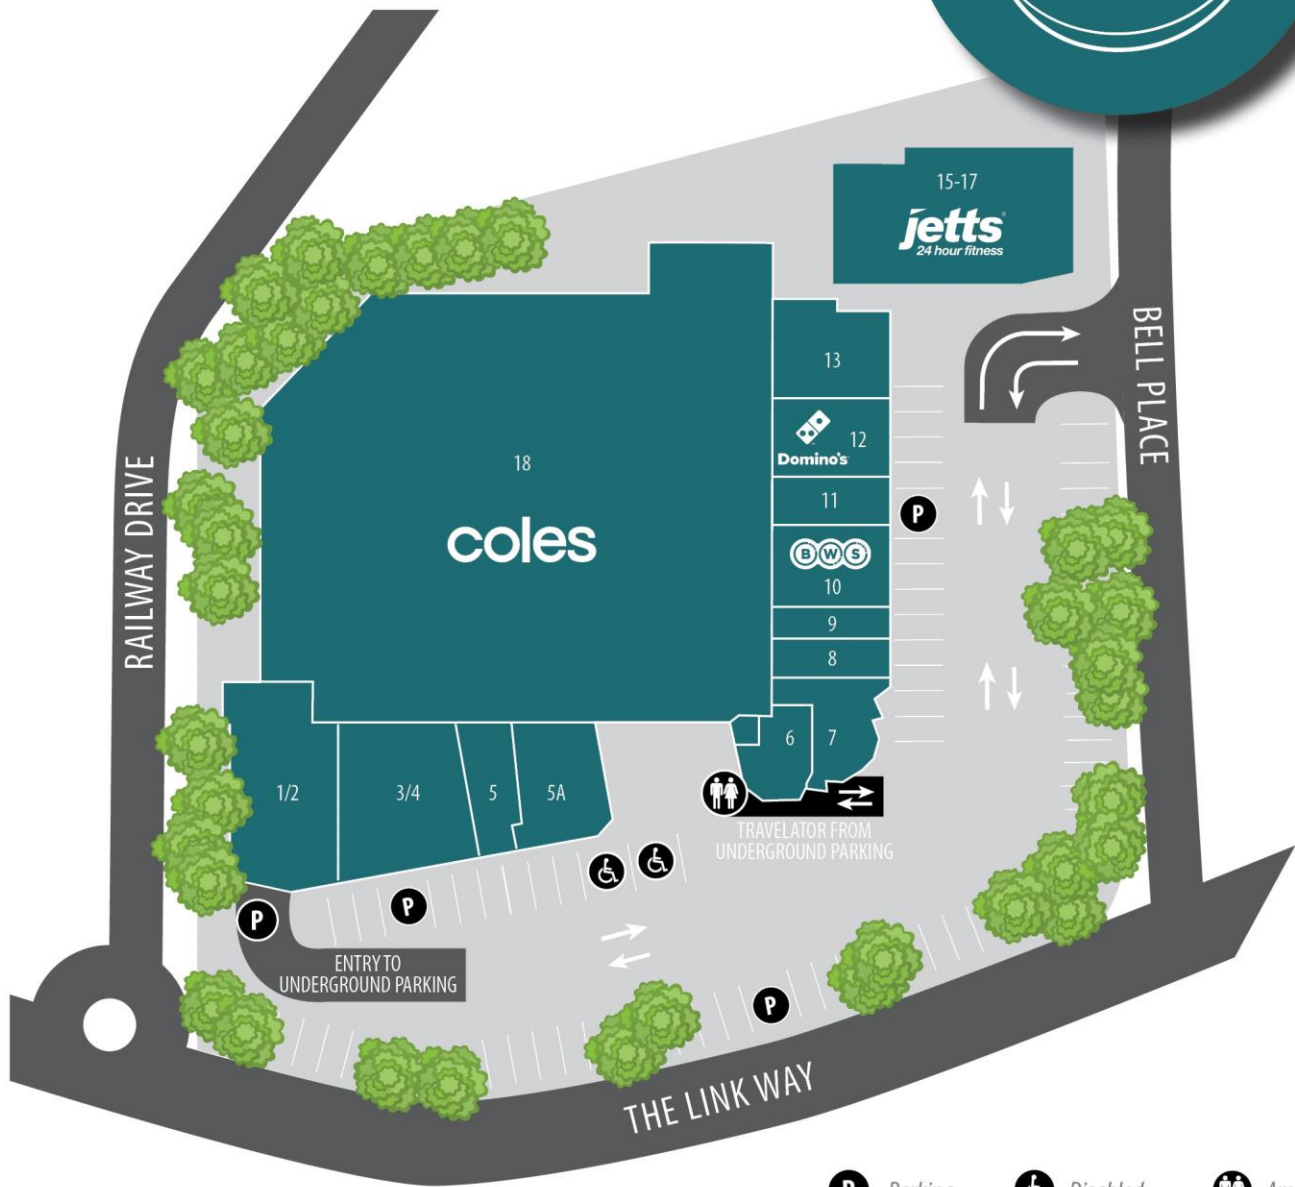

CENTRE DIRECTORY

P Parking
 ♿ Disabled Parking
 ♿♿ Amenities (Lower level)

1/2	ROS BATES MP	07 5601 7100	10	BWS	07 5559 2333
3/4	MUDGEERABA FAMILY MEDICAL CENTRE	07 5522 8166	11	MEXICAN DELIGHTS	07 5530 3678
5	SULLIVAN NICOLAIDES PATHOLOGY	07 5559 1092	12	DOMINO'S	07 5586 3020
5A	PHARMASAVE MEDICINES PLUS PHARMACY	07 5569 0711	13-14	HUFF HAIR	07 5525 2966
6	MUDGEERABA SEAFOODS	07 5525 1166	15-17	JETTS FITNESS	07 5569 2288
7	SHACK AND CO	07 5525 2709	18	COLES SUPERMARKET	07 5522 9177
8	KINGZ CUTZ BARBER & CO	07 5593 9164			
9	RICE 2 GO	0437 440 046			

FREE WIFI | FREE PARKING | OPEN 7 DAYS
BELLCENTRAL.COM.AU

**CLARENCE
 PROPERTY**