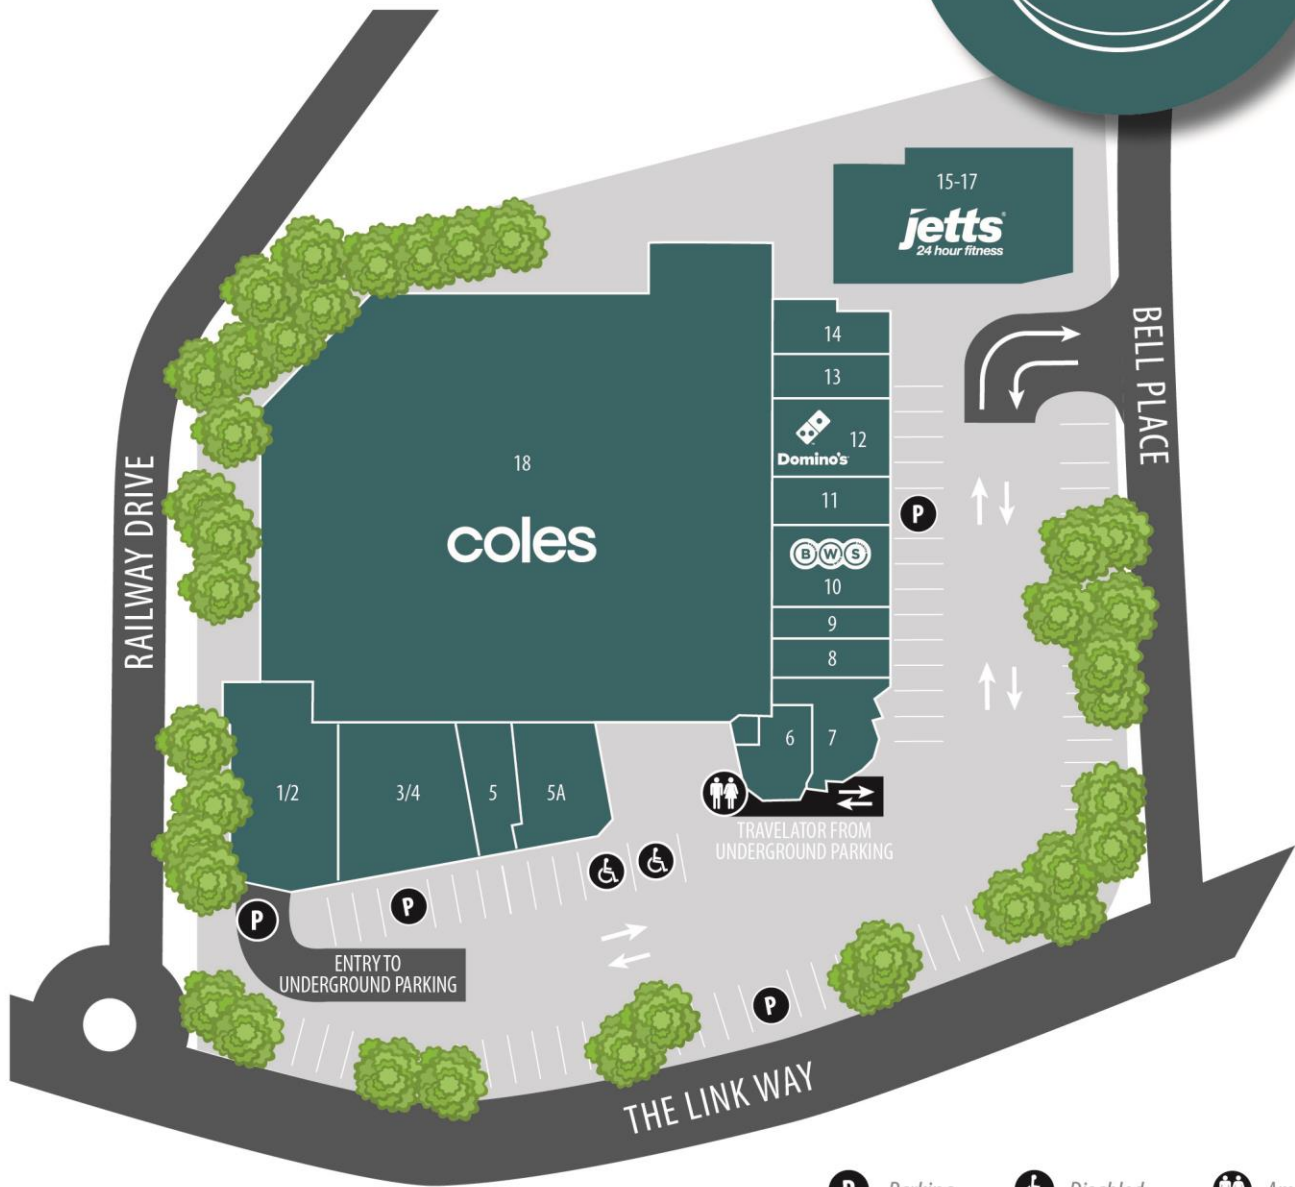

CENTRE DIRECTORY

P Parking **♿** Disabled Parking **♿♿** Amenities (Lower level)

1/2	ROS BATES MP	07 5601 7100	9	RICE 2 GO	0437 440 046
3/4	MUDGEERABA FAMILY MEDICAL CENTRE	07 5522 8166	10	BWS	07 5559 2333
5	SULLIVAN NICOLAIDES PATHOLOGY	07 5559 1092	11	SUSHI GANGS	0432 952 793
5A	PHARMASAVE MEDICINES PLUS PHARMACY	07 5569 0711	12	DOMINO'S	07 5586 3020
6	MUDGEERABA SEAFOODS	07 5525 1166	13	TOBACCO SHED	0404 431 155
7	SHACK AND CO	07 5525 2709	14	UNIQUE NAILS	07 5569 2288
8	KINGZ CUTZ BARBER & CO	07 5593 9164	15-17	JETTS FITNESS	07 5522 9177
			18	COLES SUPERMARKET	

FREE WIFI | FREE PARKING | OPEN 7 DAYS
BELLCENTRAL.COM.AU

**CLARENCE
PROPERTY**